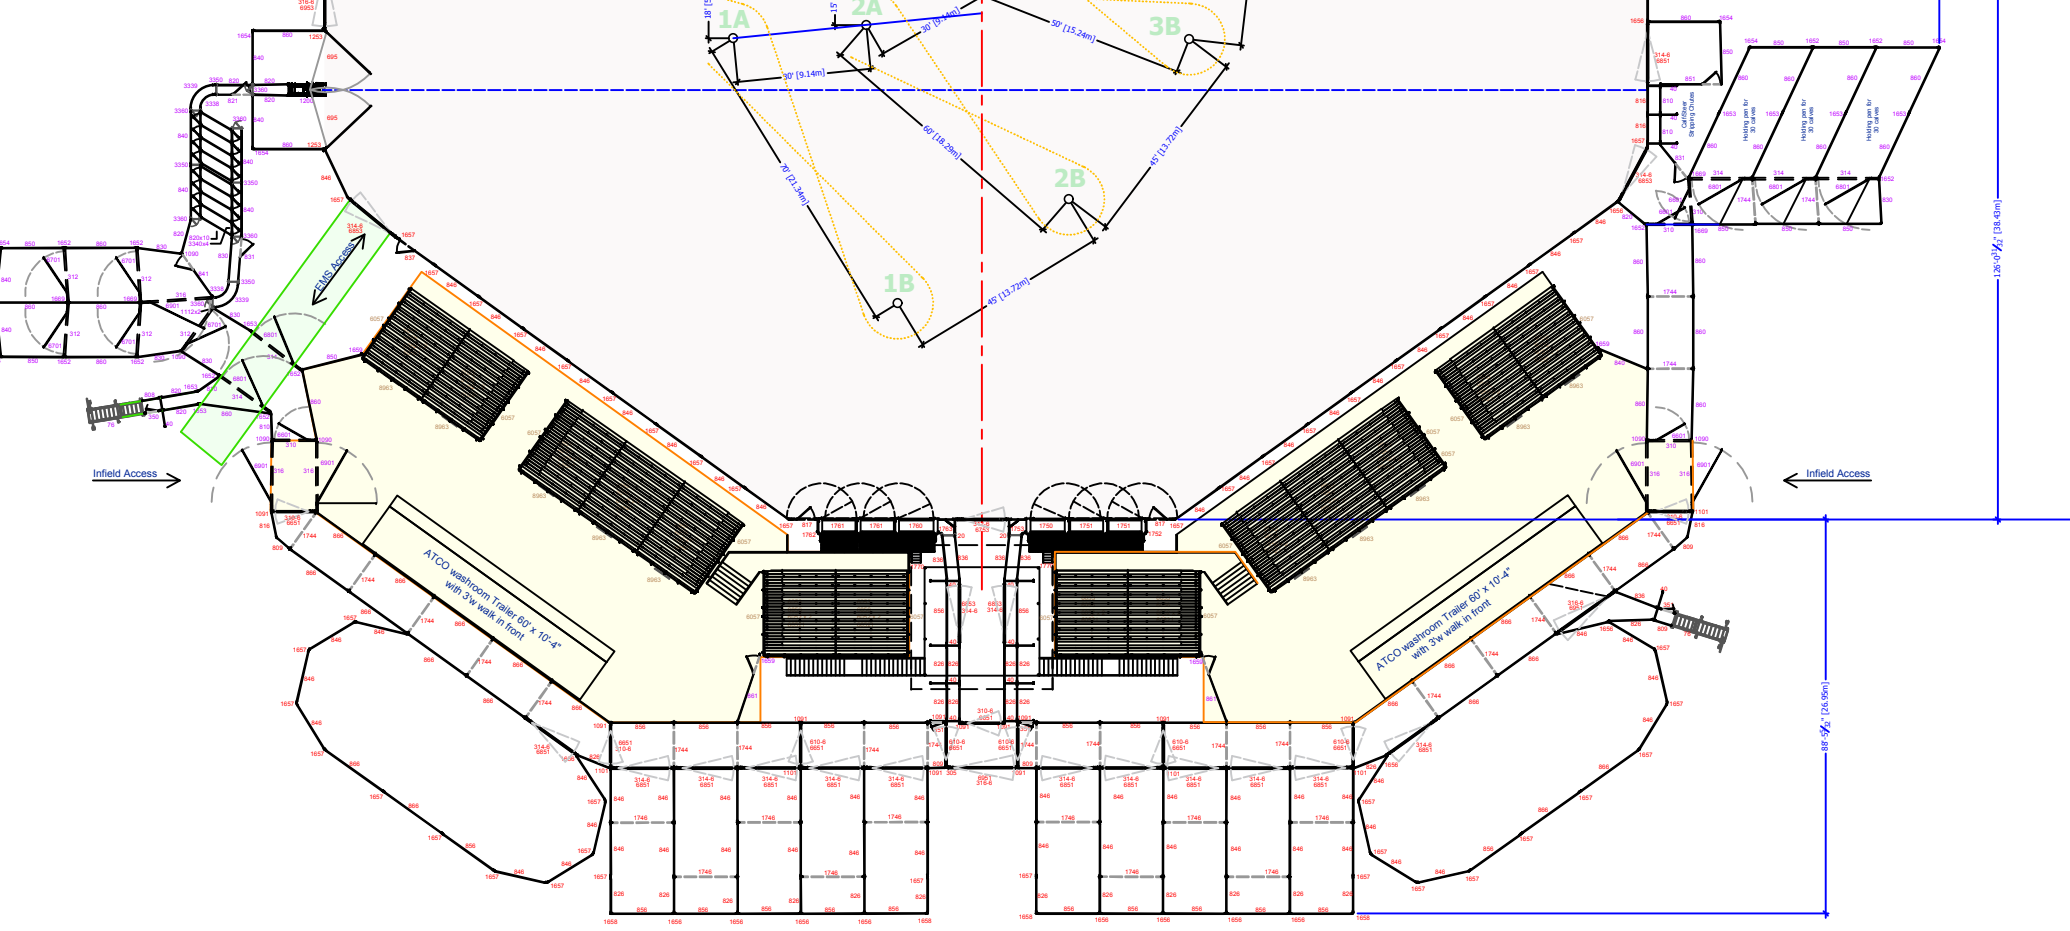

74'-1 1/2" (22.59m)

297'-0" (90.54m)

65'-5 1/2" (19.96m)

Barrel Racing Entrance

Infield Access

Infield Access

ATCO washroom Trailer 60' x 10'-4" with 9'w walk in front

ATCO washroom Trailer 60' x 10'-4" with 9'w walk in front

86'-5 1/2" (26.07m)

104'-8 1/2" (31.95m)

120'-0" (36.58m)

128'-0 1/2" (39.02m)

148'-0 1/2" (45.11m)

188'-0 1/2" (57.31m)