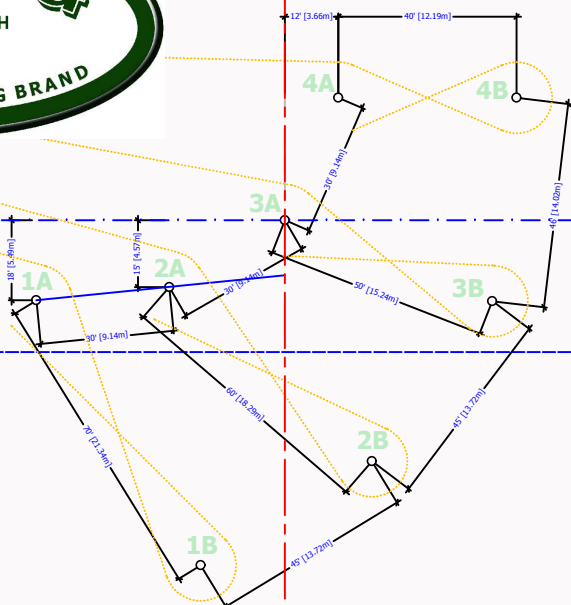

74'-1 1/2" (22.59m)

297'-0" (90.54m)

65'-5 1/2" (19.96m)

Barrel Racing Entrance

Infield Access

Infield Access

ATCO washroom Trailer 60' x 10'-4" with 9'w walk in front

ATCO washroom Trailer 60' x 10'-4" with 9'w walk in front

86'-5 1/2" (26.07m)

104'-8 1/2" (31.95m)

120'-0" (36.58m)

128'-0 1/2" (39.02m)

148'-0 1/2" (45.11m)

188'-0 1/2" (57.31m)