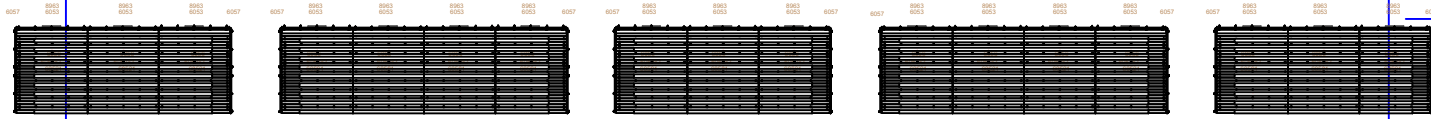

74'-1 1/2" (22.59m)

297'-0" (90.54m)

65'-5 1/2" (19.96m)

Barrel Racing Entrance

Infield Access

Infield Access

ATCO washroom Trailer 60' x 10'-4" with 9'w walk in front

ATCO washroom Trailer 60' x 10'-4" with 9'w walk in front

86'-5 1/2" (26.07m)

104'-8 1/2" (31.95m)

120'-0" (36.58m)

128'-0 1/2" (39.02m)

148'-0 1/2" (45.11m)

188'-0 1/2" (57.31m)